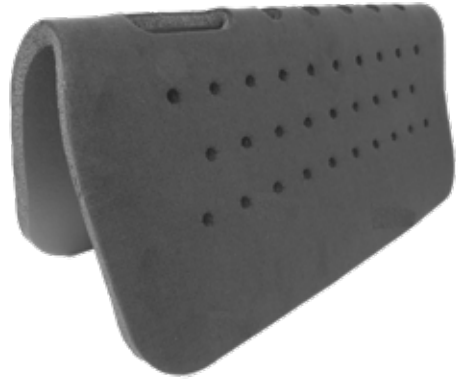

SADDLE PADS

SB66293

• Western Saddle pad. 20mm foam + 5mm felt. Size: 32" x 32".

SB66299 w/Holes

• Western Saddle pad 20mm foam + 5mm felt. Size: 32" x 32".

SB66226

• Non-Slip Felt Western Saddle pad. Size: 31" x 32".

SB66230

• Western Saddle pad 10mm PU foam + 15mm felt. Size: 32" x 32".

SB66223

• Western saddle pad with 3-layer non-slip mesh Size: 30" x 31"

SB66302

• Foam saddle pad, 25mm PU foam. Size: 31" x 24"

SB71118