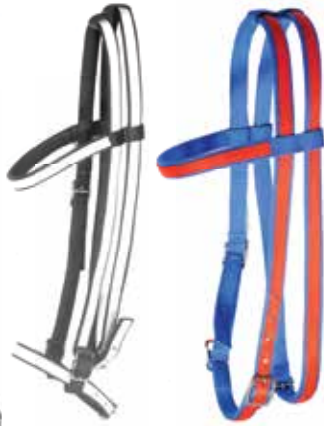

SB60195
● Racing Bridle. Nylon webbing with color overlay.