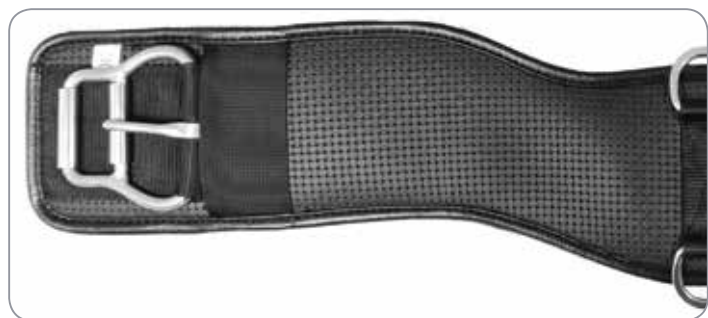

WESTERN CINCHES

SB61237