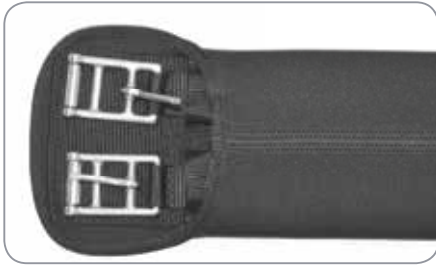

SB61121

● Neoprene dressage girth. Nylon webbing with double elastic on one, none or both sides with stainless steel roller buckles. Colors: Black and Brown. Sizes: 50cm (20") to 85cm (34") in 5cm (2") increments.

SB61178

● PU waffle foam dressage girth. Nylon webbing with double elastic on one, none or both sides with stainless steel roller buckles. Colors: Black and Brown. Sizes: 50cm (20") to 85cm (34") in 5cm (2") increments.

SB61204

● Neoprene diamond pattern dressage girth. Nylon webbing with double elastic on one, none or both sides with stainless steel roller buckles. Sizes: 50cm (20") to 85cm (34") in 5cm (2") increments.

SB61103

● PU waffle foam dressage girth. Nylon webbing with double elastic on one, none or both sides with stainless steel roller buckles. Colors: Black and Brown. Sizes: 50cm (20") to 85cm (34") in 5cm (2") increments.

SB61155

● PU waffle foam dressage girth. Nylon webbing with stainless steel roller buckles. Colors: Black and Brown. Sizes: 50cm (20") to 85cm (34") in 5cm (2") increments.