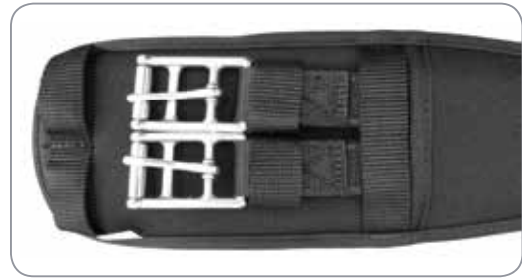

- English Dressage girth with PU waffle foam and Fleece. Nylon webbing with stainless steel roller buckles. Colors: Black or Brown. Sizes: 50cm (20") to 85cm (34") in 5cm (2") increments.

SB61153

Optional Gel Padding

- English Dressage girth with PU waffle foam. Nylon webbing with stainless steel roller buckles. Colors: Black or Brown. Sizes: 50cm (20") to 85cm (34") in 5cm (2") increments.

ENGLISH GIRTHS

SB61197

SB61309