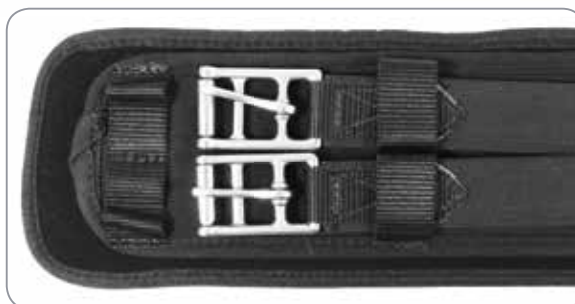

Two-Piece Design

SB61311.

SB61311

• Two-piece Dressage girth with detachable four-way stretch neoprene liner for easy cleaning. Double elastic on both sides with stainless steel roller buckles. Color: Black. Sizes: 50cm (20") to 85cm (34") in 5cm (2") increments.