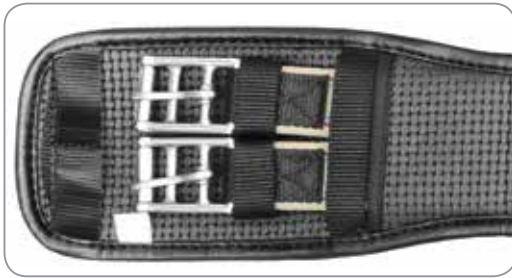

- English Dressage girth with PU waffle foam and Fleece. Nylon webbing with stainless steel roller buckles. Colors: Black or Brown. Sizes: 50cm (20") to 85cm (34") in 5cm (2") increments.

SB61153

Optional Gel Padding

- English Dressage girth with PU waffle foam. Nylon webbing with stainless steel roller buckles. Colors: Black or Brown. Sizes: 50cm (20") to 85cm (34") in 5cm (2") increments.

ENGLISH GIRTHS

SB61197

SB61309