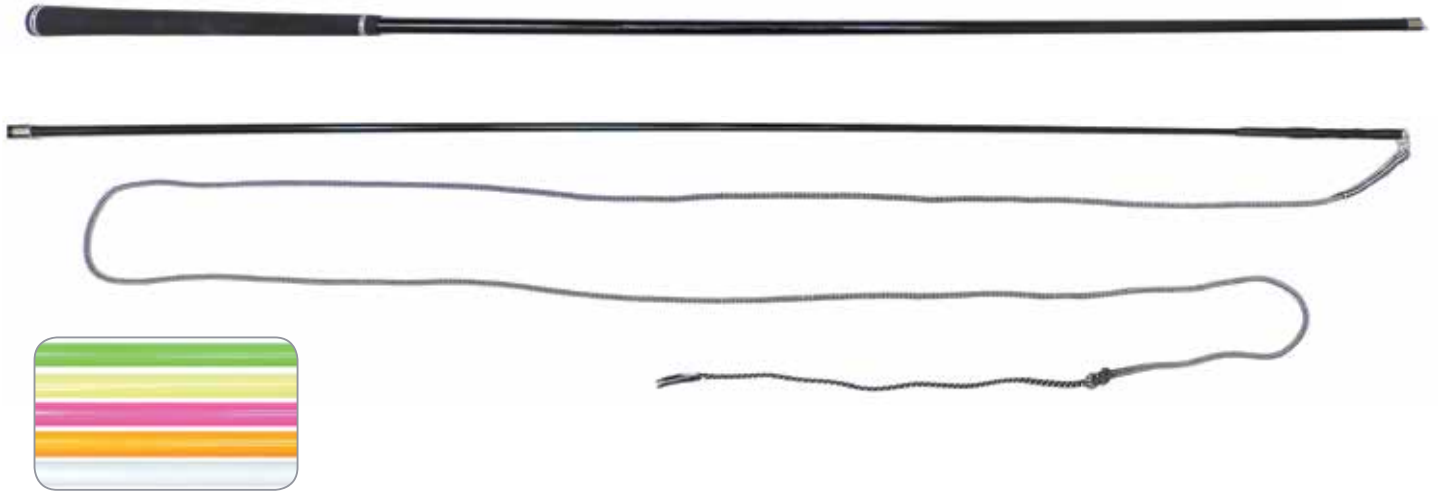

LUNGE/TRAINING WHIPS

New! Extra Long (200cm) and Lightweight

SB64715

● Lunge whip with telescoping fiberglass pole with full size golf grip . Length 200cm with 210cm Lash. Colors (6): Black, White, Fluorescent Green, Fluorescent Orange, Fluorescent Yellow, Hot Pink.