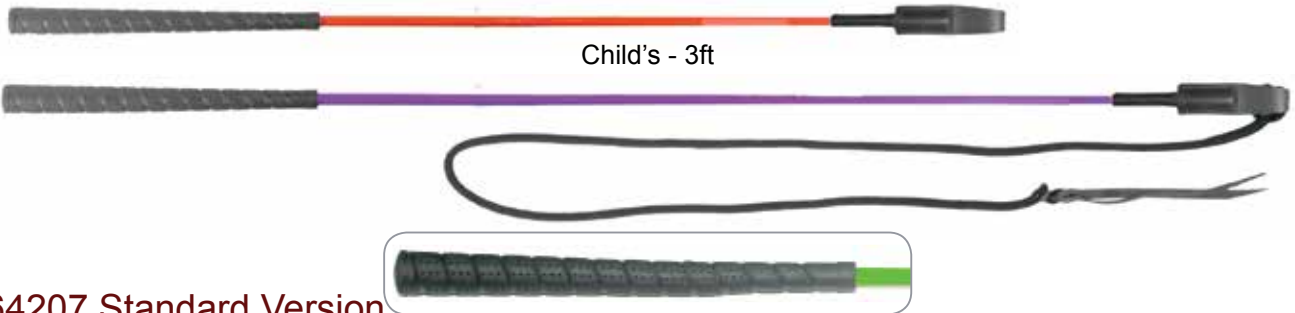

SB64436 Pro Training Stick w/ Thick Leather Tip

- 4' Pro Training Stick, 9mm shaft w/tip SB64436-9
- 4' Pro Training Stick, Light (6mm shaft) w/tip SB64436-69
- **Note: 6mm fiberglass shaft is tapered 9mm to 6mm**
- 3' Child/Small Training Stick, 9mm shaft SB64436S-9

Child's - 3ft

SB64207 Standard Version

● Stockyard/training whip is made of lightweight but stiff fiberglass with leather loop on end. Size: 48" (122cm) with 68" (173cm) lash. Has braided drop with leather popper on end and full size rubber golf grip. Colors (9): Red, Black, Navy Blue, Fluorescent Green, Orange, Yellow, Pink, Purple, White.