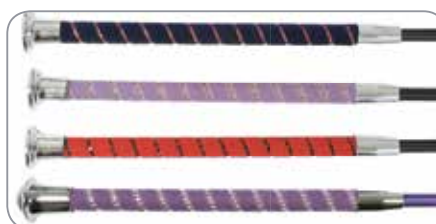

New!

SB64719

• Jump Bat with soft rubber wrap grip. Colors (Grip): Black/Silver, Brown/Silver, Blue/Silver. Size: 50cm (20").

SB64727

• Textured Non-Slip Sparkle grip jump bat. Colors: Pink, and Dark Silver. Size: 50cm (20").