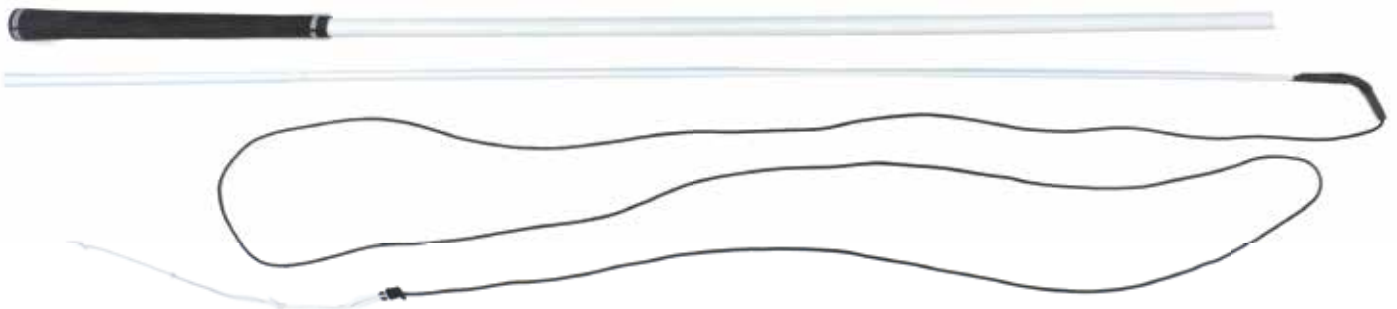

SB64071

● Lunge whip with metallic braid and full size golf grip with a long drop and 10" (26cm) popper. All Sizes: a) 5' + 5.5' lash (150cm + 165cm). b) 5.5' + 6' lash (165cm + 180cm). c) 6' + 6.5' lash (180cm + 200cm). Colors: See Page 7, Table A7.

LUNGE/TRAINING WHIPS

New! Extra Long (200cm) and Lightweight

SB64715

● Lunge whip with telescoping fiberglass pole with full size golf grip . Length 200cm with 210cm Lash. Colors (6): Black, White, Fluorescent Green, Fluorescent Orange, Fluorescent Yellow, Hot Pink.