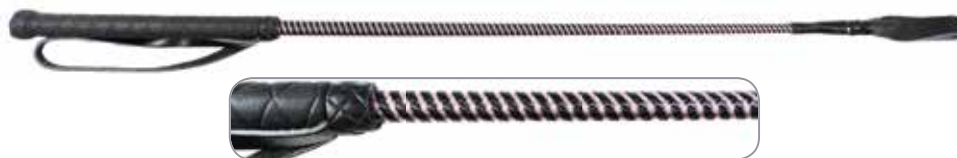

SB64517

- Riding crop with rubber grip and striped ribbon. Size: 18" - 28" (45 - 70cm)

SB64515

- Riding crop with rubber grip and striped ribbon. Size: 18" - 28" (45 - 70cm)

SB64105

- Riding crop with horse leg rubber grip and ribbon. Size: 18" - 28" (45 - 70cm)

SB64611

- Riding crop with TPR gel grip. Neon Colors: (6) Pink, Orange, Pastel Blue, Pastel Green, Pastel Yellow, Purple. Size: 18" - 28" (45 - 70cm)

SB64613

SB64105

SB64611

CROPS, BATS & WHIPS

SB64519

● Riding crop with rubber grip and heart ribbon pattern. Size: 18" - 28" (45 - 70cm)

SB64286

● Riding crop with rubber grip, rubber hand loop and leather slapper. Size: 18" - 28" (45 - 70cm)

SB64287

● Riding crop with rubber grip, spiral winding. Size: 18" - 28" (45 - 70cm)

SB64077

● Riding crop with rubber grip, metallic spiral winding. Size: 18" - 28" (45 - 70cm)