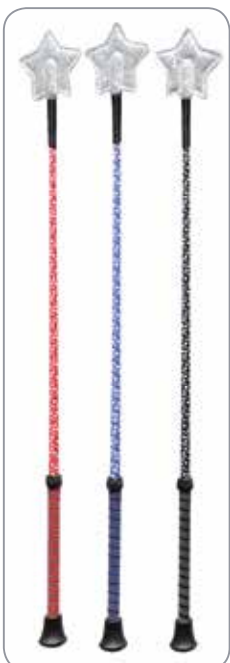

SB64517

- Riding crop with rubber grip and striped ribbon. Size: 18" - 28" (45 - 70cm)

SB64515

- Riding crop with rubber grip and striped ribbon. Size: 18" - 28" (45 - 70cm)

SB64105

- Riding crop with horse leg rubber grip and ribbon. Size: 18" - 28" (45 - 70cm)

SB64611

- Riding crop with TPR gel grip. Neon Colors: (6) Pink, Orange, Pastel Blue, Pastel Green, Pastel Yellow, Purple. Size: 18" - 28" (45 - 70cm)

SB64613

SB64105

SB64611

CROPS, BATS & WHIPS

SB64519

● Riding crop with rubber grip and heart ribbon pattern. Size: 18" - 28" (45 - 70cm)