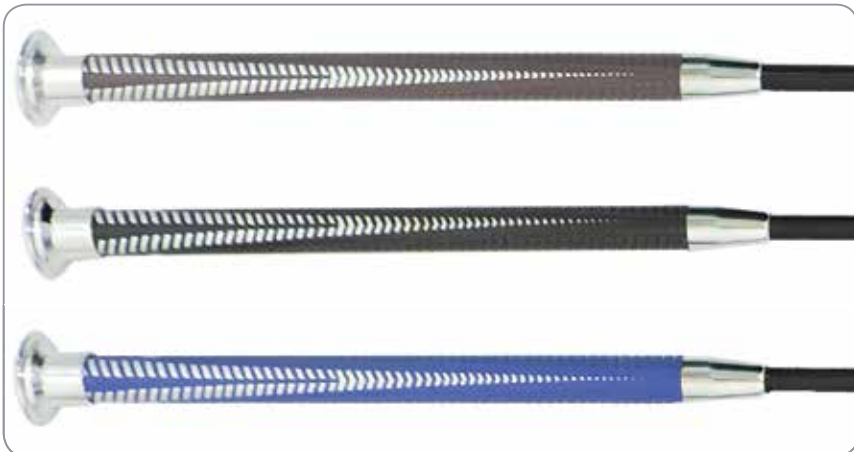

SB64725 Clear TPR Grips Allow Customization. Create a Unique Pattern or Add a Company Logo. We can manufacture your Custom Design.

New!

SB64719 has a New Soft Feel Rubber Grip for an Excellent Feel. Add a Logo into the Grip Design.