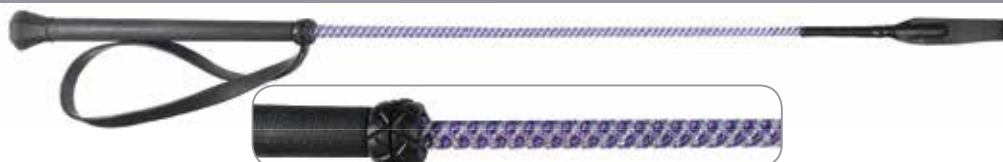

SB64517

- Riding crop with rubber grip and striped ribbon. Size: 18" - 28" (45 - 70cm)

SB64515

- Riding crop with rubber grip and striped ribbon. Size: 18" - 28" (45 - 70cm)

SB64105

- Riding crop with horse leg rubber grip and ribbon. Size: 18" - 28" (45 - 70cm)

SB64611

- Riding crop with TPR gel grip. Neon Colors: (6) Pink, Orange, Pastel Blue, Pastel Green, Pastel Yellow, Purple. Size: 18" - 28" (45 - 70cm)

SB64613

SB64105

SB64611

CROPS, BATS & WHIPS

SB64519

● Riding crop with rubber grip and heart ribbon pattern. Size: 18" - 28" (45 - 70cm)

SB64286

● Riding crop with rubber grip, rubber hand loop and leather slapper. Size: 18" - 28" (45 - 70cm)

SB64287

● Riding crop with rubber grip, spiral winding. Size: 18" - 28" (45 - 70cm)

SB64077

● Riding crop with rubber grip, metallic spiral winding. Size: 18" - 28" (45 - 70cm)